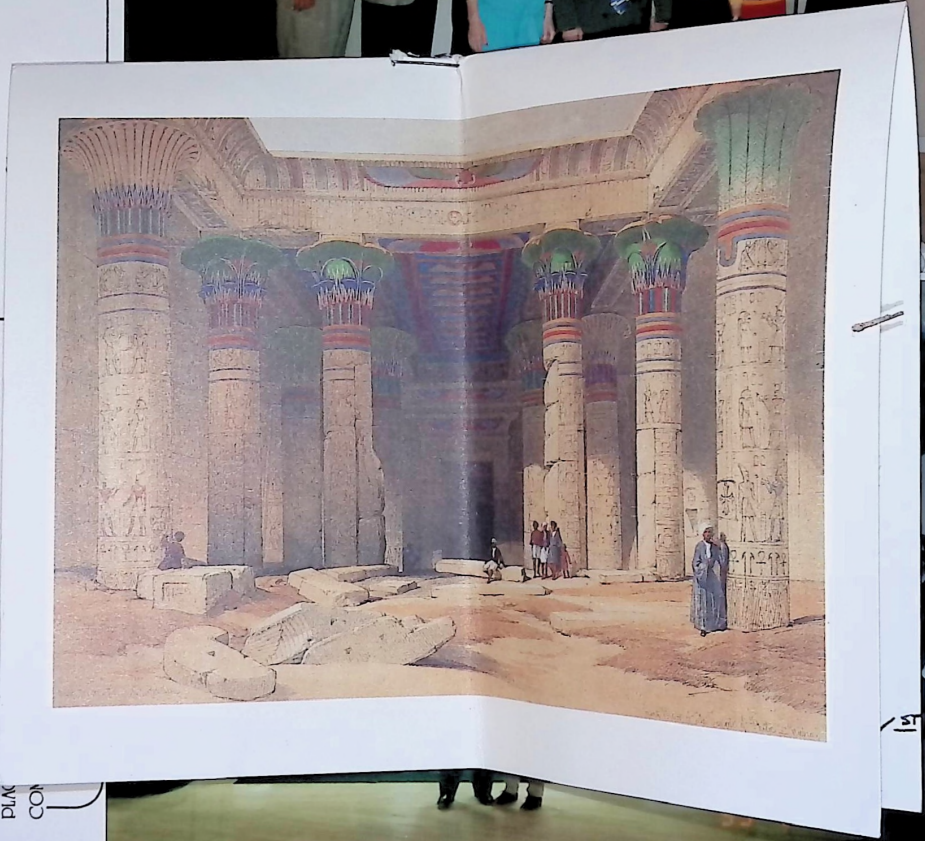

DATE
PLACE
COMMENTS